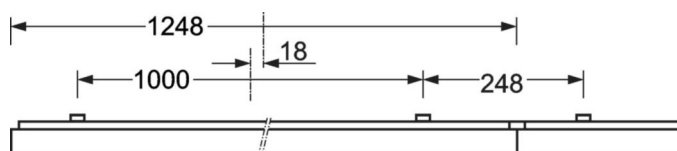

## LIGHTING TECHNOLOGY

Placement	LED, Colour rendering/Light colour CRI ≥ 80 / 4000K
Colour tolerance (MacAdam)	3SDCM
Photobiological safety (Luminaire)	RG0
Nominal luminous flux	3412lm
LED service life	100000h L80/B10 (Tq 25°C), 50000h L90/B50 (Tq 25°C)
Luminaire luminous efficiency	137lm/W
UGR lat./long.	18.6 / 18.9

## MECHANICS

Housing colour	silver grey/white aluminium RAL 9006
Dimensions (LxWxDxH)	1248mm x 239mm x 62mm
Weight (net)	5.1kg
Cable entry KE (X/Y)	0mm/0mm
Type of installation	Ceiling-mounted single installation, Ceiling-mounted trunking installation

## Dimensions

---

L	1248 mm	Length
B	239 mm	Width
H	62 mm	Height
A1	1000 mm	Mounting distance single mounting
A3	248 mm	Mounting distance between luminaires in a light run arrangement
A4	240 mm	Mounting distance (width)
X	0 mm	Distance cable infeed to the center of the luminaire on the X-axis
Y	0 mm	Distance cable infeed to the center of the luminaire on the Y-axis