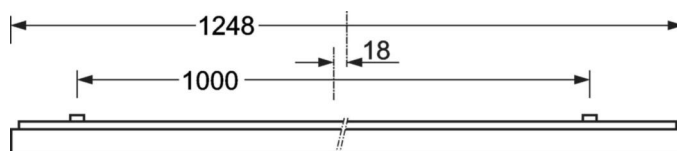

Surface-mounted luminaire - Micro-prismatic diffuser - direct distribution

Steel sheet enclosure, powder-coated rectangular cross-section, integrated Quicklock quick-mount bracket system with catch hook and safety rope for simple and quick mounting; Housing colour silver grey/white aluminium RAL 9006; Homogeneous direct light distribution for VDU-compatibility in accordance with DIN-EN 12464-1; glare reduction through microprism diffuser with special "multilayer" technology and optimised light deflecting foil; Easy installation of the connection, directly on the top of the luminaire with a terminal cover cap. Electrical connection via 5-pole connection terminal with plug-in contacts.. If required, an AVA-MH universal mounting aid is available as an accessory. Surface-mounted luminaire for ceiling installation;

## MECHANICS

Housing colour	silver grey/white aluminium RAL 9006
Dimensions (LxWxDxH)	1248mm x 239mm x 62mm
Weight (net)	5.1kg
Cable entry KE (X/Y)	0mm/0mm
Type of installation	Ceiling-mounted single installation, Ceiling-mounted trunking installation

## Dimensions

---

L	1248 mm	Length
B	239 mm	Width
H	62 mm	Height
A1	1000 mm	Mounting distance single mounting
A3	248 mm	Mounting distance between luminaires in a light run arrangement
A4	240 mm	Mounting distance (width)
X	0 mm	Distance cable infeed to the center of the luminaire on the X-axis
Y	0 mm	Distance cable infeed to the center of the luminaire on the Y-axis