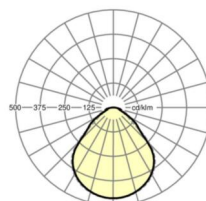

CHARACTERISTICS

Order number	65713066175
EAN number	4020863479016
Commodity code	94051190
Certification mark	IP 20, Protection class I, VDU 65° < 3000, F, Indoor, CE
Impact resistance (IK rating)	IK03
Ambient temperatur	ta 25°C
Special properties	Ready for IoT
Warranty period	5 years
State funding programs	BEG - Federal funding for efficient buildings (valid only for Germany)

ELECTRICAL ENGINEERING

Controller	Electronic driver DALI (1 pcs.)
Light Control	netlife flex55
System output	25W
Mains voltage	230V/50Hz
Circuit breakers (inrush current)	13 pieces/B10, 24 pieces/B16, 25 pieces/C10, 40 pieces/C16
Energy efficiency class/light source	C

LIGHTING TECHNOLOGY

Placement	LED, Colour rendering/Light colour CRI ≥ 80 / 4000K
Colour tolerance (MacAdam)	3SDCM
Photobiological safety (Luminaire)	RG0
Nominal luminous flux	3412lm
LED service life	100000h L80/B10 (Tq 25°C), 50000h L90/B50 (Tq 25°C)
Luminaire luminous efficiency	137lm/W
UGR lat./long.	18.6 / 18.9

MECHANICS

Housing colour	silver grey/white aluminium RAL 9006
Dimensions (LxWxDxH)	1248mm x 239mm x 62mm
Weight (net)	5.1kg
Cable entry KE (X/Y)	0mm/0mm
Type of installation	Ceiling-mounted single installation, Ceiling-mounted trunking installation

DEEP-LINK

<https://www.regiolum.de/en/article/65713066175>