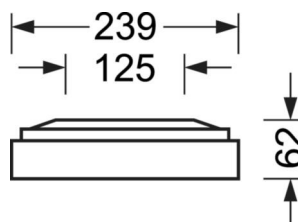

## MECHANICS

Housing colour	silver grey/white aluminium RAL 9006
Dimensions (LxWxDxH)	1248mm x 239mm x 62mm
Weight (net)	5.1kg
Cable entry KE (X/Y)	0mm/0mm
Type of installation	Ceiling-mounted single installation, Ceiling-mounted trunking installation

## Dimensions

---

L	1248 mm	Length
B	239 mm	Width
H	62 mm	Height
A1	1000 mm	Mounting distance single mounting
A3	248 mm	Mounting distance between luminaires in a light run arrangement
A4	240 mm	Mounting distance (width)
X	0 mm	Distance cable infeed to the center of the luminaire on the X-axis
Y	0 mm	Distance cable infeed to the center of the luminaire on the Y-axis